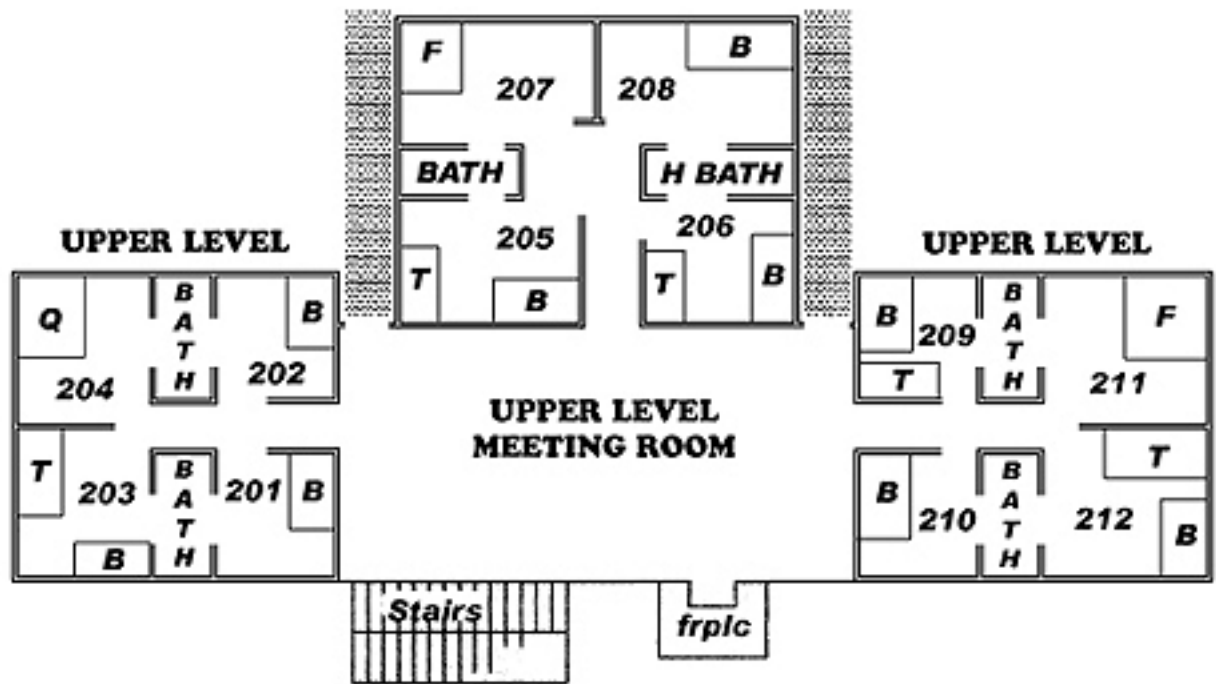

# North Carolina Lutheran Men's Lodge - Camp Agapé

FULLY AIR CONDITIONED  
 FULLY HEATED  
 WALL TO WALL CARPET  
 THREE LARGE MEETING ROOMS

**KEY**  
 Q - QUEEN      B - BUNKS  
 F - FULL        H - HANDICAP  
 T - TWIN        BATH

**ACCOMODATES**

48 YOUTH	22 LOWER LEVEL
	26 UPPER LEVEL
31 ADULTS	14 LOWER LEVEL
	17 UPPER LEVEL
	No upper Bunks in count
20 COUPLES	8 LOWER LEVEL
	12 UPPER LEVEL