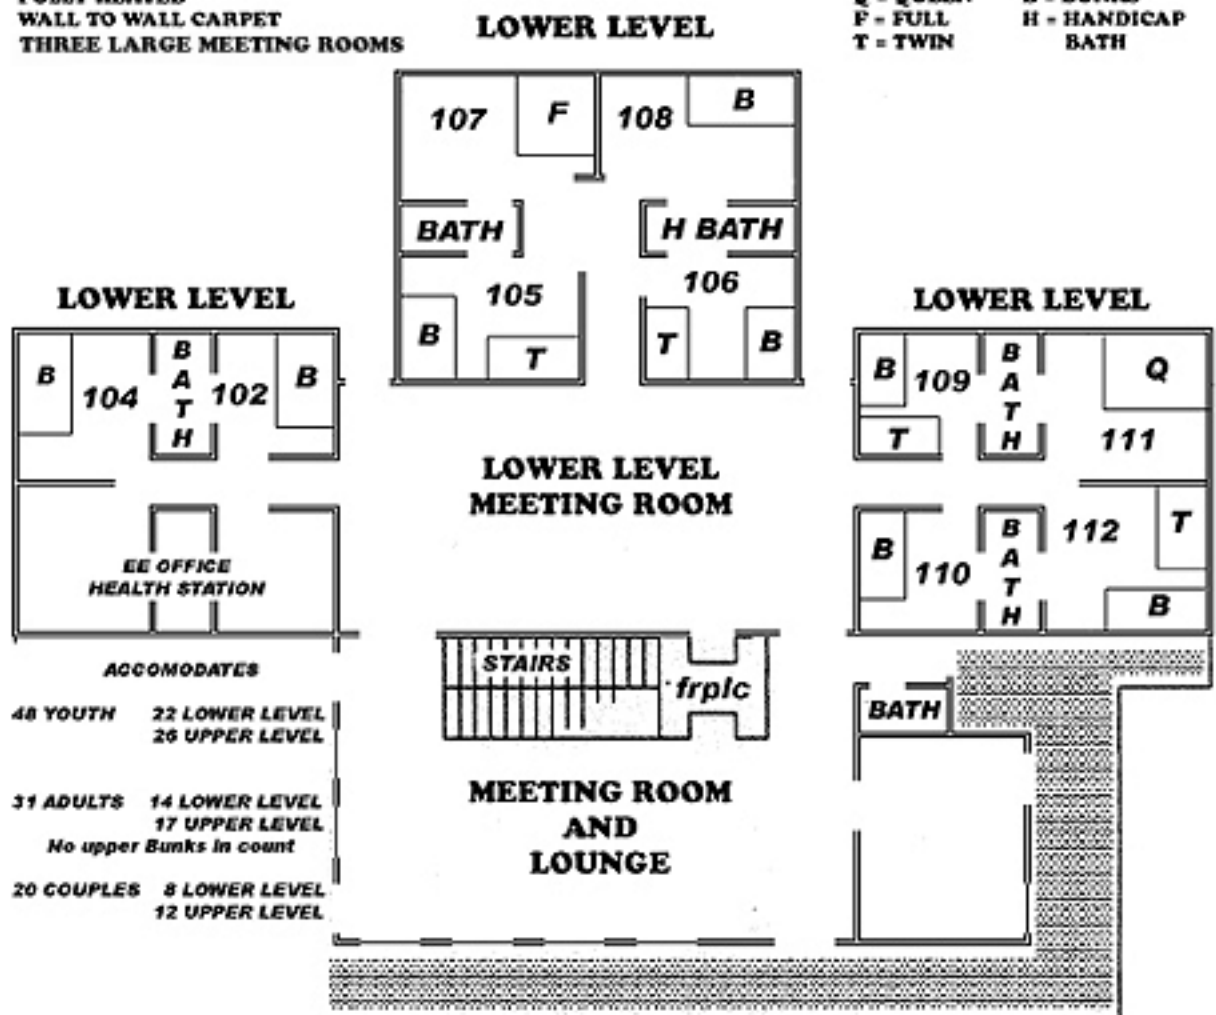

# North Carolina Lutheran Men's Lodge - Camp Agapé

FULLY AIR CONDITIONED  
 FULLY HEATED  
 WALL TO WALL CARPET  
 THREE LARGE MEETING ROOMS

**KEY**  
 Q - QUEEN      B - BUNKS  
 F - FULL        H - HANDICAP  
 T - TWIN        BATH

**ACCOMODATES**

48 YOUTH	22 LOWER LEVEL
	26 UPPER LEVEL
31 ADULTS	14 LOWER LEVEL
	17 UPPER LEVEL
	No upper Bunks in count
20 COUPLES	8 LOWER LEVEL
	12 UPPER LEVEL