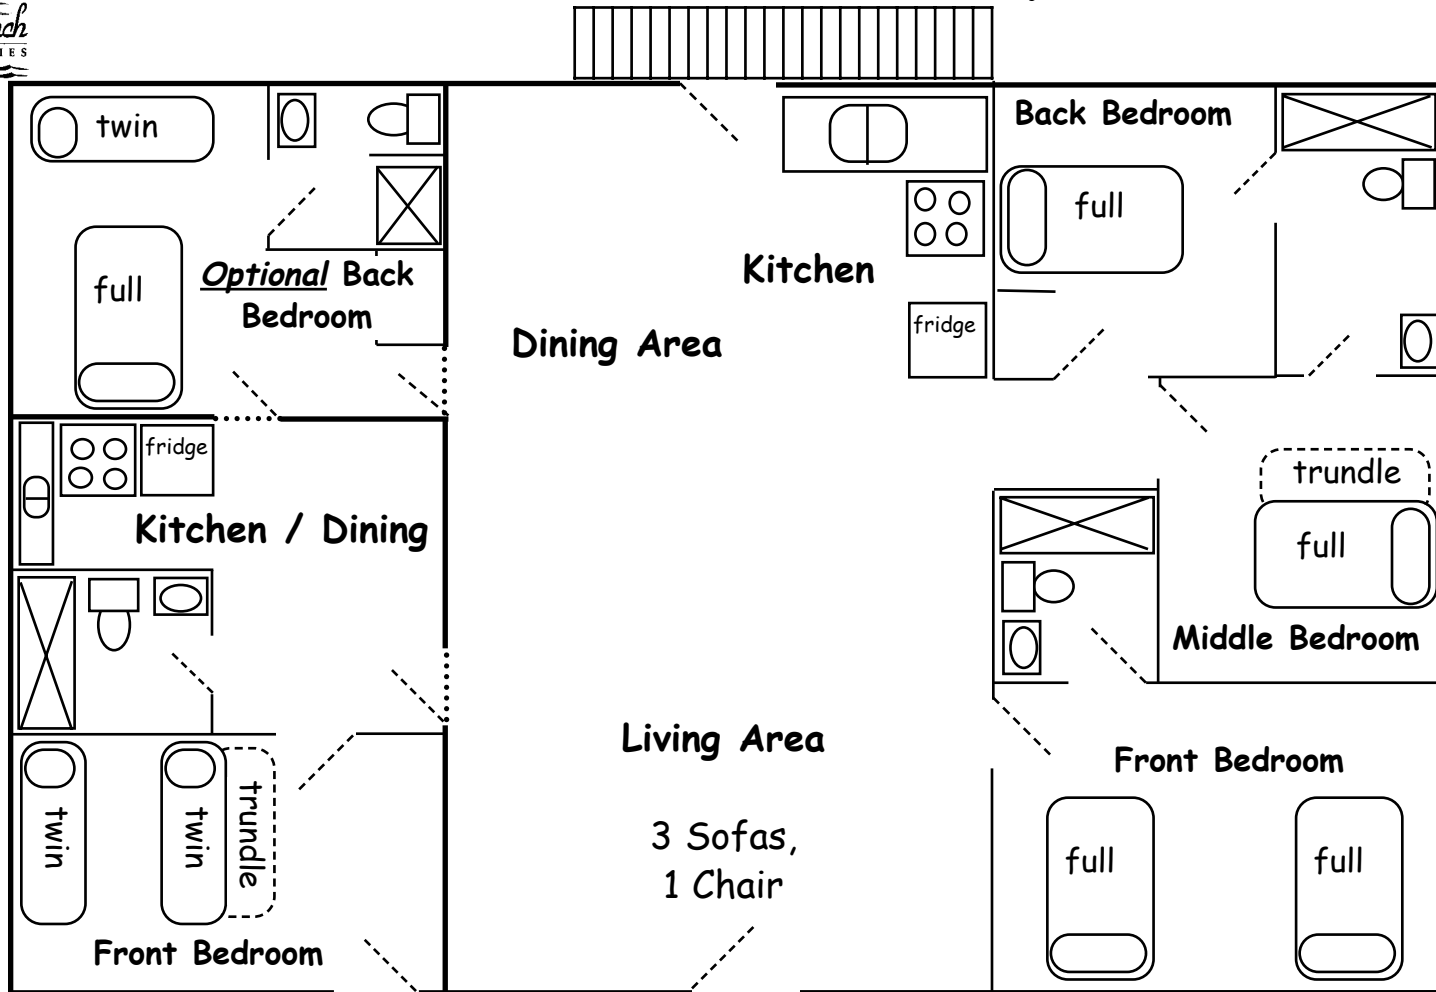

Kure Beach West -- Apartments A & B

Optional Back Bedroom sleeps up to 3 persons.

Back Bedroom sleeps up to 2 persons.

Middle Bedroom sleeps up to 3 persons.

Front Bedroom sleeps up to 4 persons.

Front Bedroom sleeps up to 3 persons.

Apartment A:
 Front Bedroom
 Full bath
 Kitchen / Dining area

Apartment A

Porch

Apartment B

Optional Back Bedroom with full bath (top left) can be reserved with Apartment A or B.
Apartments A & B can be reserved separately or as a complete unit.

Apartment B:
 Living Area
 Kitchen
 Dining Area
 Front Bedroom with full bath
 Middle Bedroom and
 Back bedroom share a full bath