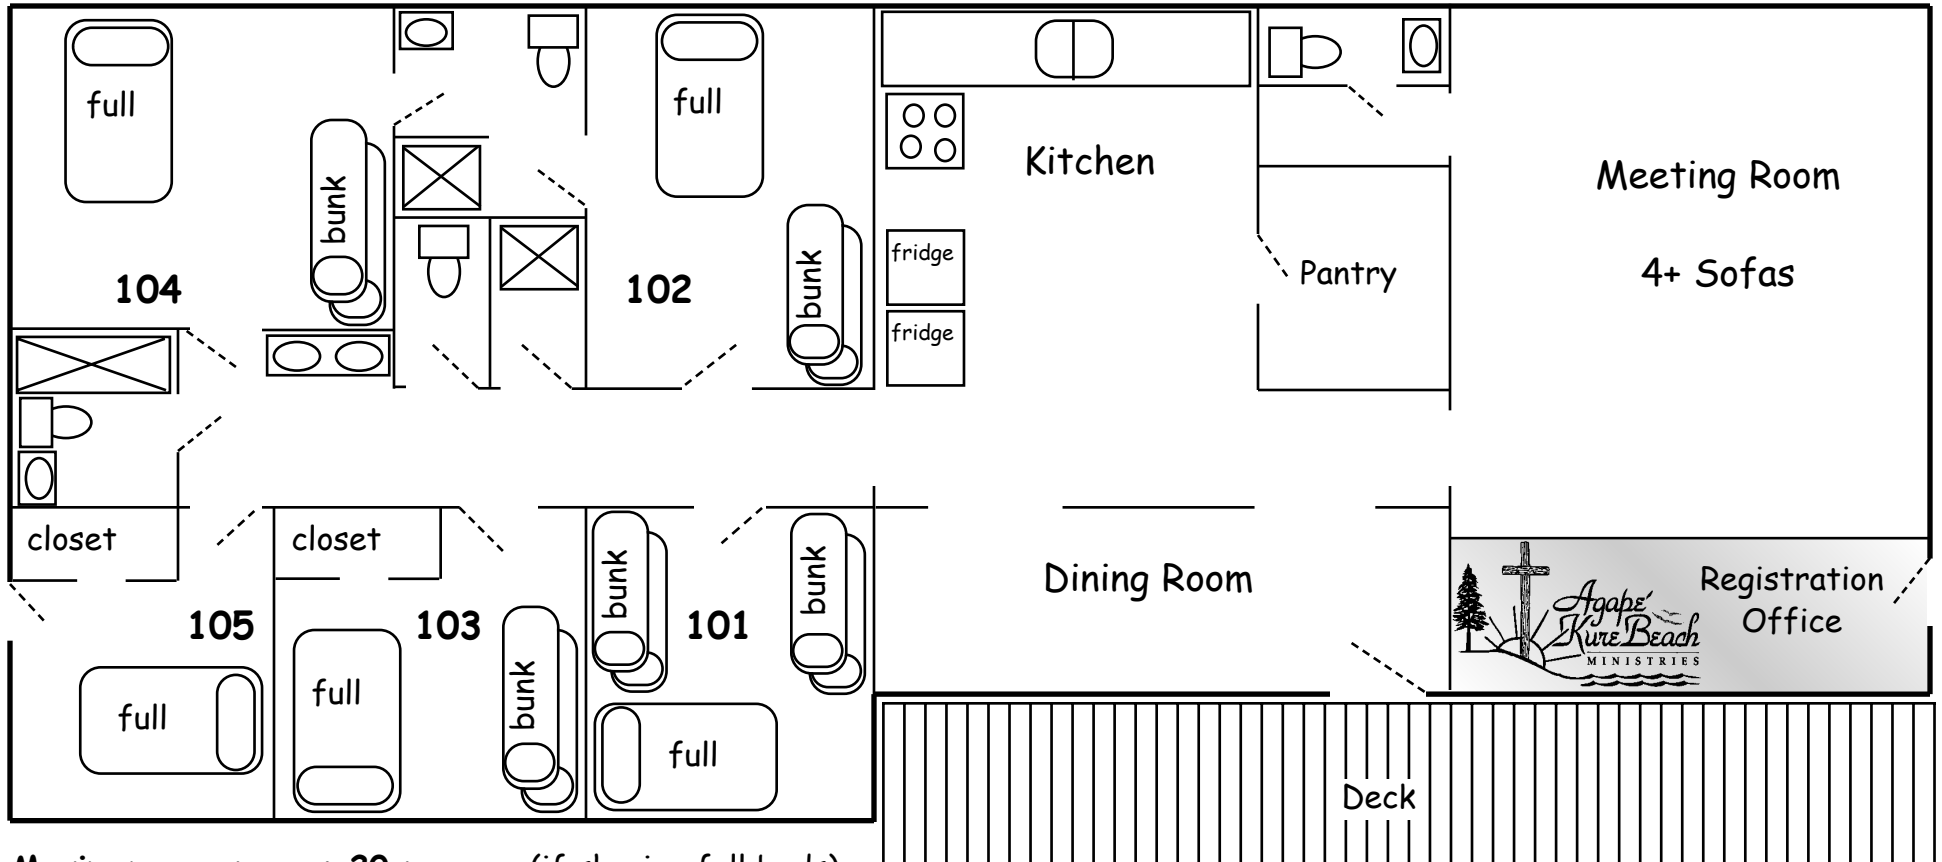

# Kure Beach East -- Floor Plan and Room Assignment Sheet

**Maximum occupancy: 20 persons** (if sharing full beds)  
 5 bedrooms, 3 1/2 baths, Air conditioned, and Carpeted

<b>105</b> Full _____ _____	<b>104</b> Full _____ _____ Bunk _____ Bunk _____	<b>103</b> Full _____ _____ Bunk _____ Bunk _____	<b>102</b> Full _____ _____ Bunk _____ Bunk _____	<b>101</b> Full _____ _____ Bunk _____      Bunk _____ Bunk _____      Bunk _____
-----------------------------------	---	---	---	---